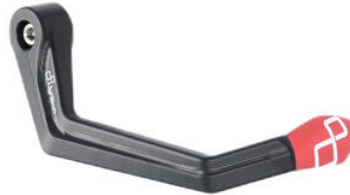

€ 287,80

• **Aluminium Protection Electric Cover**
ECPAP001NER **Left Side**

• Black

€ 142,37

• ISS113RANER **Aluminum Brake Lever Guard - Axle**
• **Base 132 mm / Anodized Guard end**

- ISS113RAORO
- ISS113RAROS
- ISS113RASIL
- ISS113RACOB
- ISS113RAVER
- ISS113RAARA