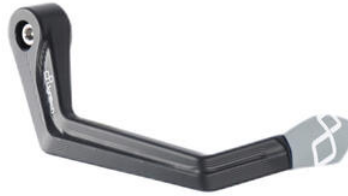

- Black
- Gold
- Red
- Silver
- Cobalt
- Green

€ 46,12

- KTM418 Aluminium /Metal Handlebar Balancers "400 Series" for Ducati

- Black

€ 33,43

- Aluminium Brake Lever Guard - Axle
- ISS120RANER Base 148 mm / Anodized Guard end
-
- ISS120RAORO
-
- ISS120RAROS
- ISS120RASIL
-
- ISS120RACOB
-
- ISS120RAVER
-
- ISS120RAARA

- Black
- Gold
- Red
- Silver
- Cobalt
- Green
- Orange

€ 148,11

- KTM318NER Aluminium Handlebar Balancers
- KTM318ROS "300 Series" for Ducati

- Black
- Red

€ 51,00

- **Aluminum Brake Lever Guard - Axle**

- ISS113RANER
-
- ISS113RAORO
-
- ISS113RAROS
- ISS113RASIL
-
- ISS113RACOB
-
- ISS113RAVER
-
- ISS113RAARA

- Black
- Gold
- Red
- Silver
- Cobalt
- Green
- Orange

€ 148,11

- **Aluminum Clutch Lever Guard - Axle**

- ISS114LANER
-
- ISS114LAORO
-
- ISS114LAROS
- ISS114LASIL
-
- ISS114LACOB
-
- ISS114LAVER
-
- ISS114LAARA