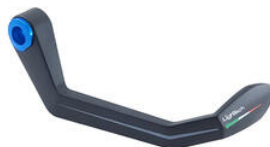

- **Brake Lever Protection Assembly**

- ISS200RTNER
- •
- ISS200RTORO
- •
- ISS200RTROS
- •
- ISS200RTCOCB
- •
- ISS200RTVER
- •
- ISS200RTARA

- Black
- Gold
- Red
- Cobalt
- Green
- Orange

€ 88,45