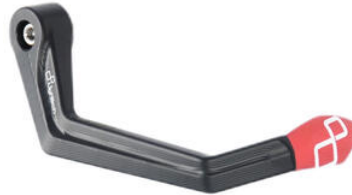

• Black
• Gold
• Red
• Silver
• Cobalt
• Green
• Orange

€ 148,11

- KTM329NER **Aluminium Handlebar Balancers**
- KTM329ROS **"300 Series"**

- Black
- Red

€ 51,00

- ISS113RANER **Aluminum Brake Lever Guard - Axle**
- **Base 132 mm / Anodized Guard end**

- ISS113RAORO
- ISS113RAROS
- ISS113RASIL
- ISS113RACOB
- ISS113RAVER
- ISS113RAARA

- Black
- Gold
- Red
- Silver
- Cobalt
- Green
- Orange

€ 148,11

- ISS114LANER **Aluminum Clutch Lever Guard - Axle**
- ISS114LAORO **Base 148 mm / Anodized Guard end**