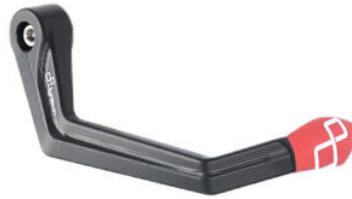

• KTM422 **Aluminium /Metal Handlebar Balancers "400 Series"**

• Natural

€ 33,43

• ISS120RANER **Aluminium Brake Lever Guard - Axle Base 148 mm / Anodized Guard end**

• Black  
• Gold  
• Red  
• Silver  
• Cobalt  
• Green  
• Orange

€ 148,11

• ISS120RAORO  
• ISS120RAROS  
• ISS120RASIL  
• ISS120RACOB  
• ISS120RAVER  
• ISS120RAARA

- KTM322NER **Aluminium Handlebar Balancers**
- KTM322ROS **"300 Series"**

- Black
- Red

€ 51,00

- 
- **Aluminium Protection Electric Cover**
  - ECPDU007NER **Left Side**

- Black

€ 240,22

- 
- ISS113RANER **Aluminum Brake Lever Guard - Axle**
  - **Base 132 mm / Anodized Guard end**
  - ISS113RAORO
  - ISS113RAROS
  - ISS113RASIL
  - ISS113RACOB
  - ISS113RAVER
  - ISS113RAARA