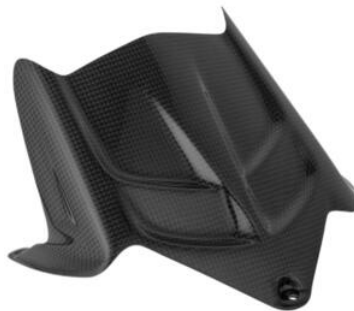

• CARK9520 **Carbon Rear Mudguard**

• Natural

€ 184,22