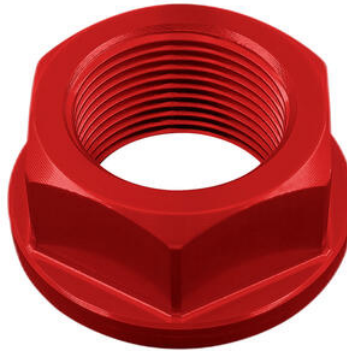

- Black

€ 10,98

- D010NER
- D010ORO
- D010ROS
- D010SIL
- D010COB

Special Nut20 X 1,50 Ergal

- Black
- Gold
- Red
- Silver
- Cobalt

€ 26,11

- D003NER
- D003ORO
- D003ROS
- D003SIL
- D003COB

Special Nut24 X 1,50 Ergal

- Black
- Gold
- Red
- Silver
- Cobalt

€ 29,04

- D014NER
- D014ORO
- D014ROS
- D014SIL
- D014COB

Special Nut28 X 1,00 Ergal

- Black
- Gold
- Red
- Silver
- Cobalt

€ 28,30

- RSS005F

Stainless Steel Rear Stand with Forks