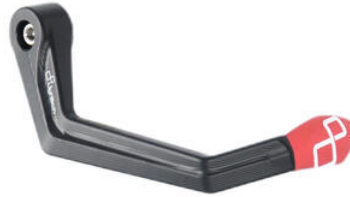

• Black
• Gold
• Red
• Silver
• Cobalt
• Green
• Orange

€ 48,92

• KTM400 **Aluminium /Metal Handlebar Balancers "400 Series"**

• Natural

€ 37,70

• **Aluminium Brake Lever Guard - Axle Base 148 mm / Anodized Guard end**
• ISS120RANER
• ISS120RAORO
• ISS120RAROS
• ISS120RASIL
• ISS120RACOB
• ISS120RAVER
• ISS120RAARA

• Black
• Gold
• Red
• Silver
• Cobalt
• Green
• Orange

€ 148,11

- KTM300NER
- KTM300ORO
- KTM300ROS
- KTM300SIL
- KTM300COB
- KTM300VER
- KTM300ARA

**Aluminium Handlebar Balancers
"300 Series"**

- Black
- Gold
- Red
- Silver
- Cobalt
- Green
- Orange

€ 53,07

- ISS113RANER
- ISS113RAORO
- ISS113RAROS
- ISS113RASIL
- ISS113RACOB
- ISS113RAVER
- ISS113RAARA

**Aluminum Brake Lever Guard - Axle
Base 132 mm / Anodized Guard end**

- Black
- Gold
- Red
- Silver
- Cobalt
- Green
- Orange

€ 148,11

- ISS114LANER
- ISS114LAORO
- ISS114LAROS
- ISS114LASIL
- ISS114LACOB
- ISS114LAVER
- ISS114LAARA

**Aluminum Clutch Lever Guard - Axle
Base 148 mm / Anodized Guard end**

- Black
- Gold
- Red
- Silver
- Cobalt
- Green
- Orange