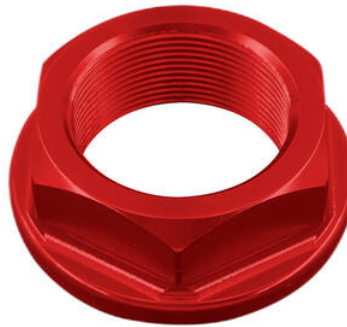

Items for Triumph - Street Triple 675 R

Code	Item	Picture	Colors	Price
• FRE928NER	Indicators (Pair Of Homologated E8 Led Turn Signals)		• Black	€ 47,58
• FRE922NER	Indicators (Pair Of Homologated E8 Led Turn Signals)		• Black	€ 53,07
• FRE929NER	Indicators (Pair Of Homologated E8 Led Turn Signals)		• Black	€ 58,56
• FRE926NER	Indicators (Pair Of Homologated E8 Led Turn Signals)		• Black	€ 53,07

• Black

€ 58,56

• STETR205 **Shock-Absorbing Frame Sliders Kit for Triumph**

• Black

€ 104,80

- D011NER
- D011ORO
- D011ROS
- D011SIL
- D011COB

Special Nut16 X 1,50 Ergal

- Black
- Gold
- Red
- Silver
- Cobalt

€ 26,11

- D004NER
- D004ORO
- D004ROS
- D004SIL
- D004COB

Special Nut18 X 1,50 Ergal

- Black
- Gold
- Red
- Silver
- Cobalt

€ 26,96

- D002NER
- D002ORO
- D002ROS
- D002SIL
- D002COB

Special Nut25 X 1,00 Ergal for Triumph

- Black
- Gold
- Red
- Silver
- Cobalt

€ 26,11

- WAPTR401NER
- WAPTR401ROS

Wheel Axle Sliders Kit for Triumph

- Black
- Red

€ 81,01
