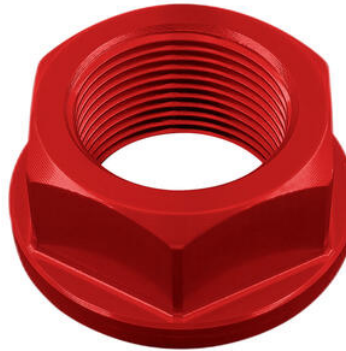

€ 115,29

• LEVXF001J **Magnesium/Aluminium Clutch Levers**

• Natural

€ 104,80

• FTP022SIL **Passenger Pegs Footrest Adapters Ø8 (Couple)**

• Silver

€ 40,50

• OBT009NER **Rear Support Bracket For Large/Small Fluid Reservoir**

• Black

€ 10,98

• FRE925NER **Sequential Indicators (Pair Of Homologated E8 Led Turn Signals)**

• Natural

€ 58,56

- D004NER
- D004ORO
- D004ROS
- D004SIL
- D004COB

Special Nut18 X 1,50 Ergal

- Black
- Gold
- Red
- Silver
- Cobalt

€ 26,96

- D003NER
- D003ORO
- D003ROS
- D003SIL
- D003COB

Special Nut24 X 1,50 Ergal

- Black
- Gold
- Red
- Silver
- Cobalt

€ 29,04

- D014NER
- D014ORO
- D014ROS
- D014SIL
- D014COB

Special Nut28 X 1,00 Ergal