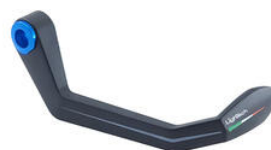

• Black € 88,45
• Gold
• Red
• Cobalt
• Green
• Orange