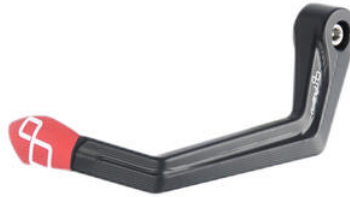

€ 51,00

- **Aluminium Protection Clutch Cover
Right Side**

ECPYA005NER

- Black

€ 210,94

- **Aluminium Protection Electric Cover
Left Side**

ECPYA004NER

- Black

€ 195,57

- **Aluminium Protection Pick-Up
Cover Right Side**

ECPYA006NER

- Black

€ 138,23

- ISS113RANER **Aluminum Brake Lever Guard - Axle**
- **Base 132 mm / Anodized Guard end**

- ISS113RAORO
- ISS113RAROS
- ISS113RASIL
- ISS113RACOB
- ISS113RAVER
- ISS113RAARA

- Black
- Gold
- Red
- Silver
- Cobalt
- Green
- Orange

€ 148,11

- ISS114LANER **Aluminum Clutch Lever Guard - Axle**
- ISS114LAORO **Base 148 mm / Anodized Guard end**

- ISS114LAROS
- ISS114LASIL
- ISS114LACOB
- ISS114LAVER
- ISS114LAARA