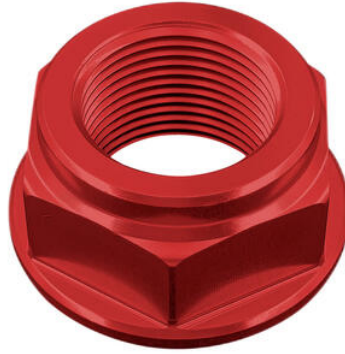

• PFY **Plaque X Direction Indicator Yamaha 4 Pz for Yamaha** • Black € 17,57

• FTRYA002R **R Version Rear Sets for Yamaha**

• Black

€ 719,80

• OBT009NER **Rear Support Bracket For Large/Small Fluid Reservoir**

• Black

€ 10,98

• FRE925NER **Sequential Indicators (Pair Of Homologated E8 Led Turn Signals)**

• Black

€ 58,56

• STEYA204 **Shock-Absorbing Frame Sliders Kit for Yamaha**

• Black

€ 118,71

- D018NER
- D018ORO
- D018ROS
- D018SIL
- D018COB

**Special Nut22 X 1,50 Ergal for
Yamaha, Honda, Suzuki**

- Black
- Gold
- Red
- Silver
- Cobalt

€ 29,04

- D003NER
- D003ORO
- D003ROS
- D003SIL
- D003COB

**Special Nut24 X 1,50 Ergal for
Honda, Kawasaki, Bmw, Yamaha**