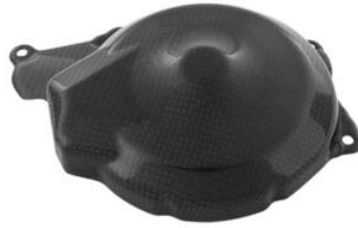

• CARY9930 **Carbon Clutch Cover for Yamaha**

• Glossy

€ 146,40

• CARY9940 **Carbon Electric Cover for Yamaha**

• Glossy

€ 131,76

• CARY9950 **Carbon Frame Protections (Pair) for Yamaha**

• Glossy