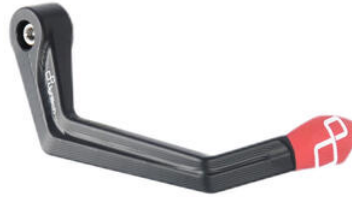

- Natural

€ 33,43

- ISS120RANER **Aluminium Brake Lever Guard - Axle Base 148 mm / Anodized Guard end**
- ISS120RAORO
- ISS120RAROS
- ISS120RASIL
- ISS120RACOB
- ISS120RAVER
- ISS120RAARA

- Black
- Gold
- Red
- Silver
- Cobalt
- Green
- Orange

€ 148,11

- KTM310NER **Aluminium Handlebar Balancers**
- KTM310ORO **"300 Series"**
- KTM310ROS
- KTM310COB

- Black
- Gold
- Red
- Cobalt

€ 51,00

- ISS113RANER **Aluminum Brake Lever Guard - Axle**
- **Base 132 mm / Anodized Guard end**

- ISS113RAORO
- ISS113RAROS
- ISS113RASIL
- ISS113RACOB
- ISS113RAVER
- ISS113RAARA

- Black
- Gold
- Red
- Silver
- Cobalt
- Green
- Orange

€ 148,11

- ISS114LANER **Aluminum Clutch Lever Guard - Axle**
- ISS114LAORO **Base 148 mm / Anodized Guard end**