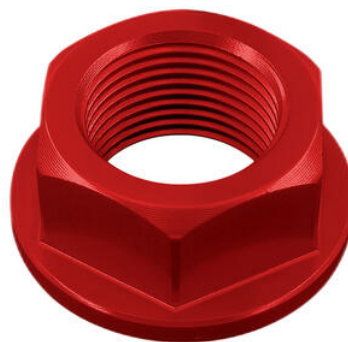

• D010NER
• D010ORO
• D010ROS
• D010SIL
• D010COB

Special Nut20 X 1,50 Ergal for Kawasaki, Aprilia, Suzuki, Yamaha

• Black
• Gold
• Red
• Silver
• Cobalt

€ 21,40