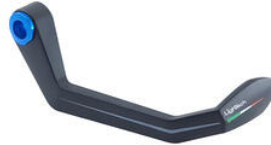

• Black
• Gold
• Red
• Silver
• Cobalt
• Green
• Orange

€ 121,40

- ISS115RCNER **Brake Lever Guard - Carbon-**
- **Wheelbase L=132 Mm**

- ISS115RCORO
- ISS115RCROS
- ISS115RCSIL
- ISS115RCCOB
- ISS115RCVER
- ISS115RCARA

- Black
- Gold
- Red
- Silver
- Cobalt
- Green
- Orange

€ 175,20

- ISS200RTNER **Brake Lever Protection Assembly**

- ISS200RTORO
- ISS200RTOS
- ISS200RTC OB
- ISS200RTVER
- ISS200RTARA

- Black
- Gold
- Red
- Cobalt
- Green
- Orange