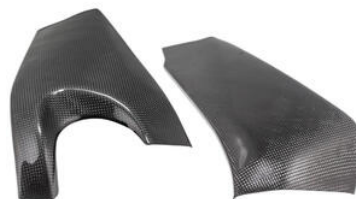

- Black
- Gold
- Red
- Silver
- Cobalt
- Green
- Orange

€ 12,60

- CARK9560 **Carbon Arm Protections (Pair) for**
- **Kawasaki**