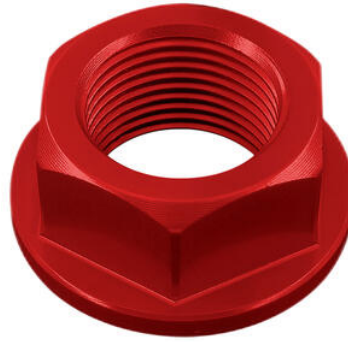

- D010NER
- D010ORO
- D010ROS
- D010SIL
- D010COB

**Special Nut20 X 1,50 Ergal for
Kawasaki, Aprilia, Suzuki, Yamaha**

- Black
- Gold
- Red
- Silver
- Cobalt

€ 21,40

- D003NER
- D003ORO
- D003ROS
- D003SIL
- D003COB

**Special Nut24 X 1,50 Ergal for
Honda, Kawasaki, Bmw, Yamaha**