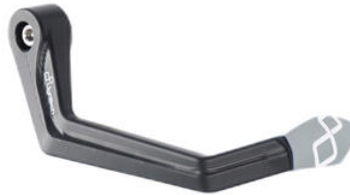

- ISS113RANER **Aluminum Brake Lever Guard - Axle**
- **Base 132 mm / Anodized Guard end**

- ISS113RAORO
- ISS113RAROS
- ISS113RASIL
- ISS113RACOB
- ISS113RAVER
- ISS113RAARA

- Black
- Gold
- Red
- Silver
- Cobalt
- Green
- Orange