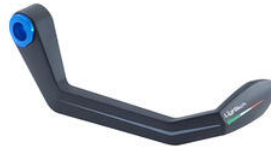

- Black
- Gold
- Red
- Cobalt
- Green
- Orange

€ 72,50

- ISS200RT- **Bushing**

- 02NER
- ISS200RT-02ORO
- ISS200RT-02ROS
- ISS200RT-02SIL
- ISS200RT-02COB
- ISS200RT-02VER
- ISS200RT-02ARA