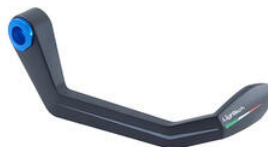

- **Brake Lever Protection Assembly**

- ISS200RTNER
- ISS200RTORO
- ISS200RTROS
- ISS200RTCOB
- ISS200RTVER
- ISS200RTARA

- Black
- Gold
- Red
- Cobalt
- Green
- Orange

€ 72,50